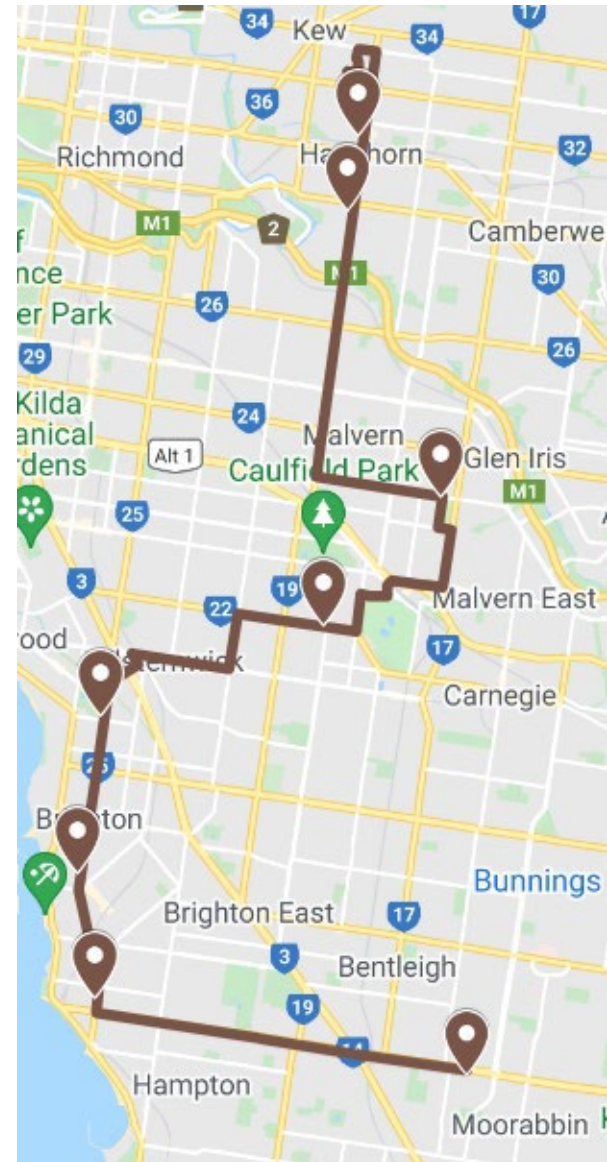

Xavier College Transport

November 2021

Transport –
Bayside Charter
Bus travel route
from Brighton to
Glenferrie Station
and to **Senior
Campus, Barkers
Road, Kew**

Transport –
Bayside Charter
Bus travel route
from Brighton
Beach to
Glenferrie Station
and to **Burke Hall**
Campus, Nolan
Ave, Kew

In addition to the Bayside Charter Service:

- **Panorama Bus Service:** This service covers areas including travel to and from Doreen/Mernda, Kangaroo Ground, Diamond Creek and Reservoir.
- **Transdev School Service:** 151, 153 and 155 that services Eastern suburbs.
- **PTV Buses:** 200 -207 bus lines via Doncaster and Bulleen to Kew Junction connect with tram lines. These bus services have drop off points almost directly outside the Burke Hall campus.
- **Check PTV website journey planner.**