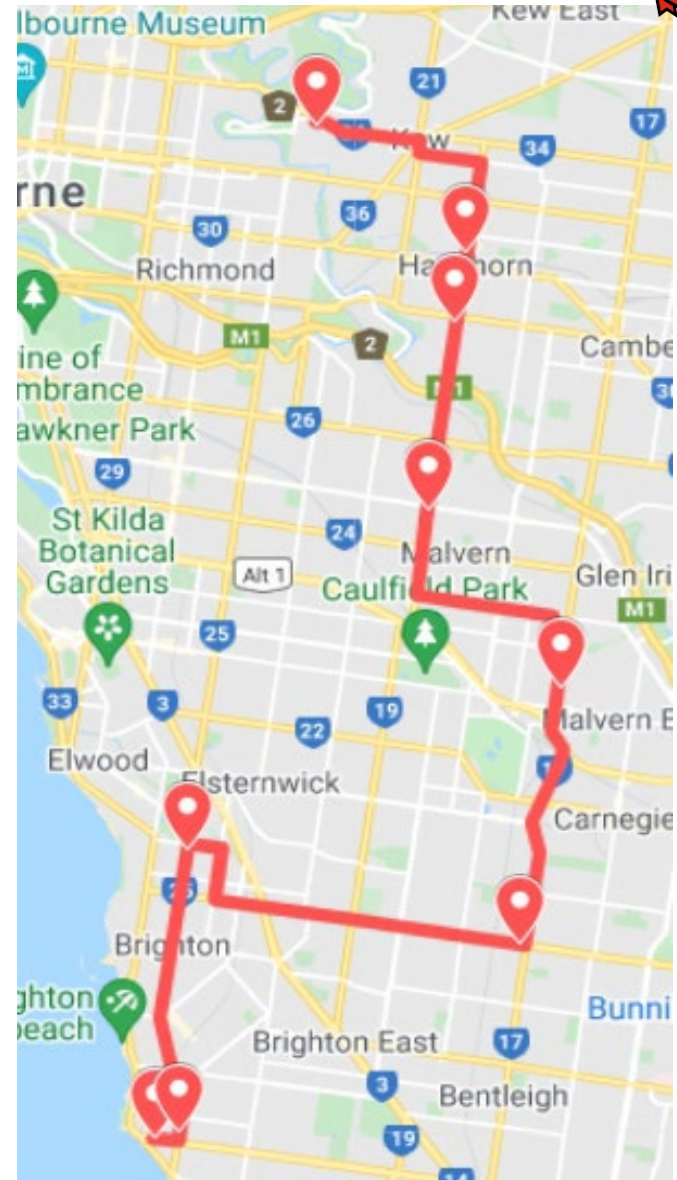

Xavier College Transport

November 2021

Transport –
Bayside Charter
Bus travel route
from Brighton to
Glenferrie Station
and to **Senior
Campus, Barkers
Road, Kew**

Transport –
Bayside Charter
Bus travel route
from Brighton
Beach to
Glenferrie Station
and to **Burke Hall**
Campus, Nolan
Ave, Kew

In addition to the Bayside Charter Service:

- **Panorama Bus Service:** This service covers areas including travel to and from Doreen/Mernda, Kangaroo Ground, Diamond Creek and Reservoir.
- **Transdev School Service:** 151, 153 and 155 that services Eastern suburbs.
- **PTV Buses:** 200 -207 bus lines via Doncaster and Bulleen to Kew Junction connect with tram lines. These bus services have drop off points almost directly outside the Burke Hall campus.
- **Check PTV website journey planner.**